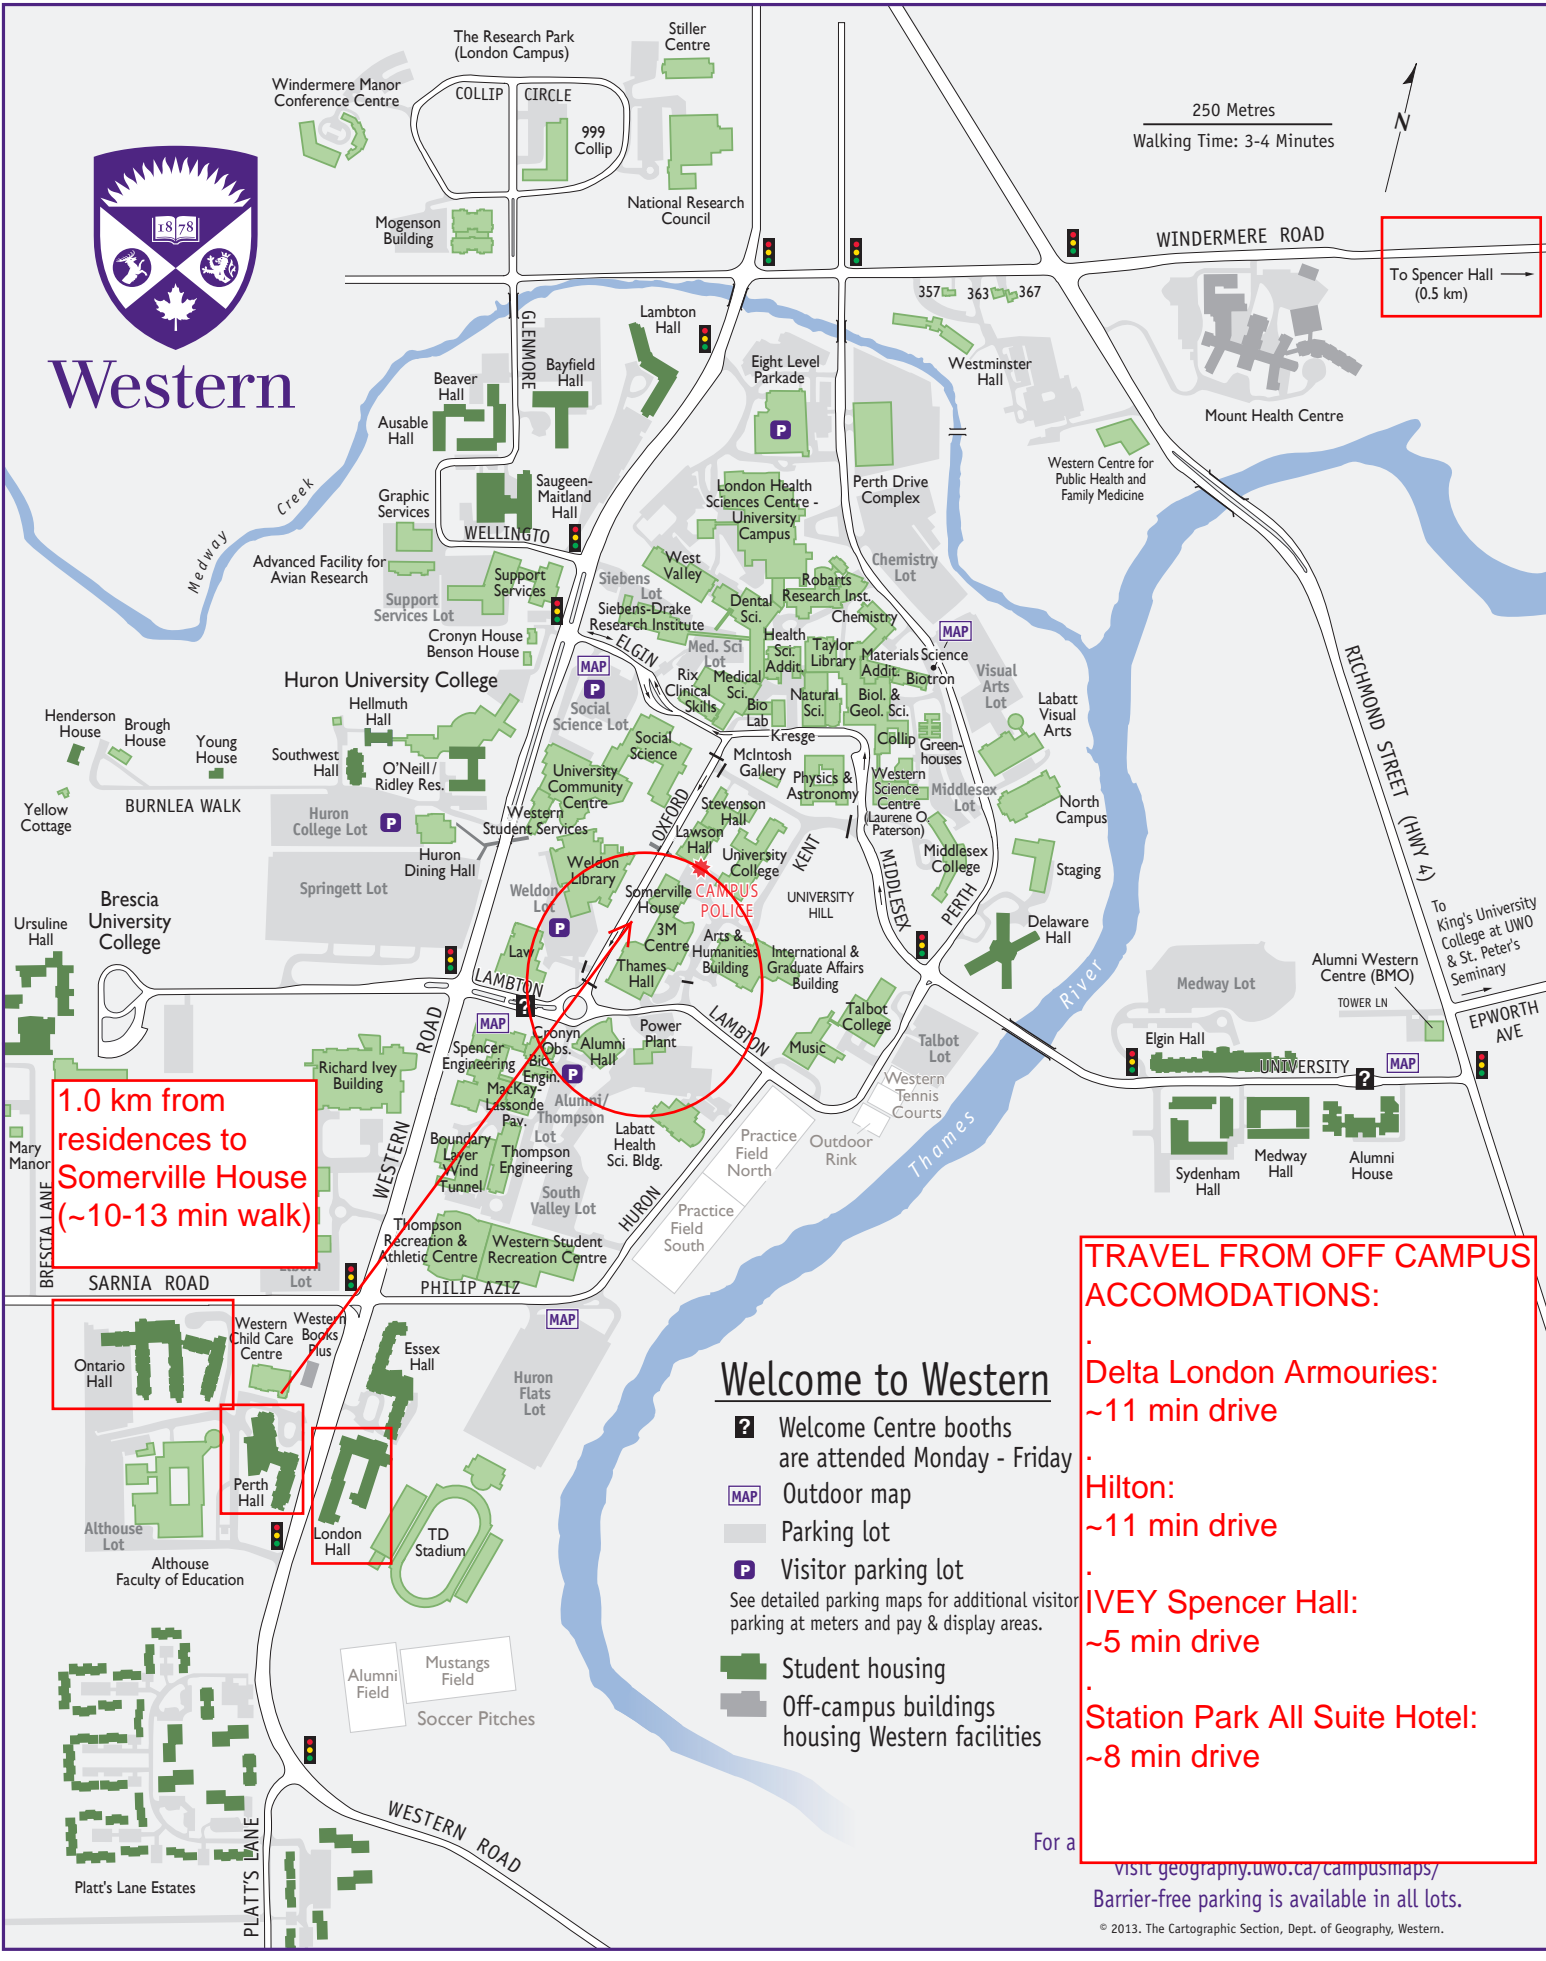

Western

1.0 km from residences to Somerville House (~10-13 min walk)

To Spencer Hall (0.5 km)

Welcome to Western

- Welcome Centre booths are attended Monday - Friday
- Outdoor map
- Parking lot
- Visitor parking lot
- See detailed parking maps for additional visitor parking at meters and pay & display areas.
- Student housing
- Off-campus buildings housing Western facilities

TRAVEL FROM OFF CAMPUS ACCOMODATIONS:

- Delta London Armouries:**
~11 min drive
- Hilton:**
~11 min drive
- IVEY Spencer Hall:**
~5 min drive
- Station Park All Suite Hotel:**
~8 min drive

For a visit geography.uwo.ca/campusmaps/
Barrier-free parking is available in all lots.